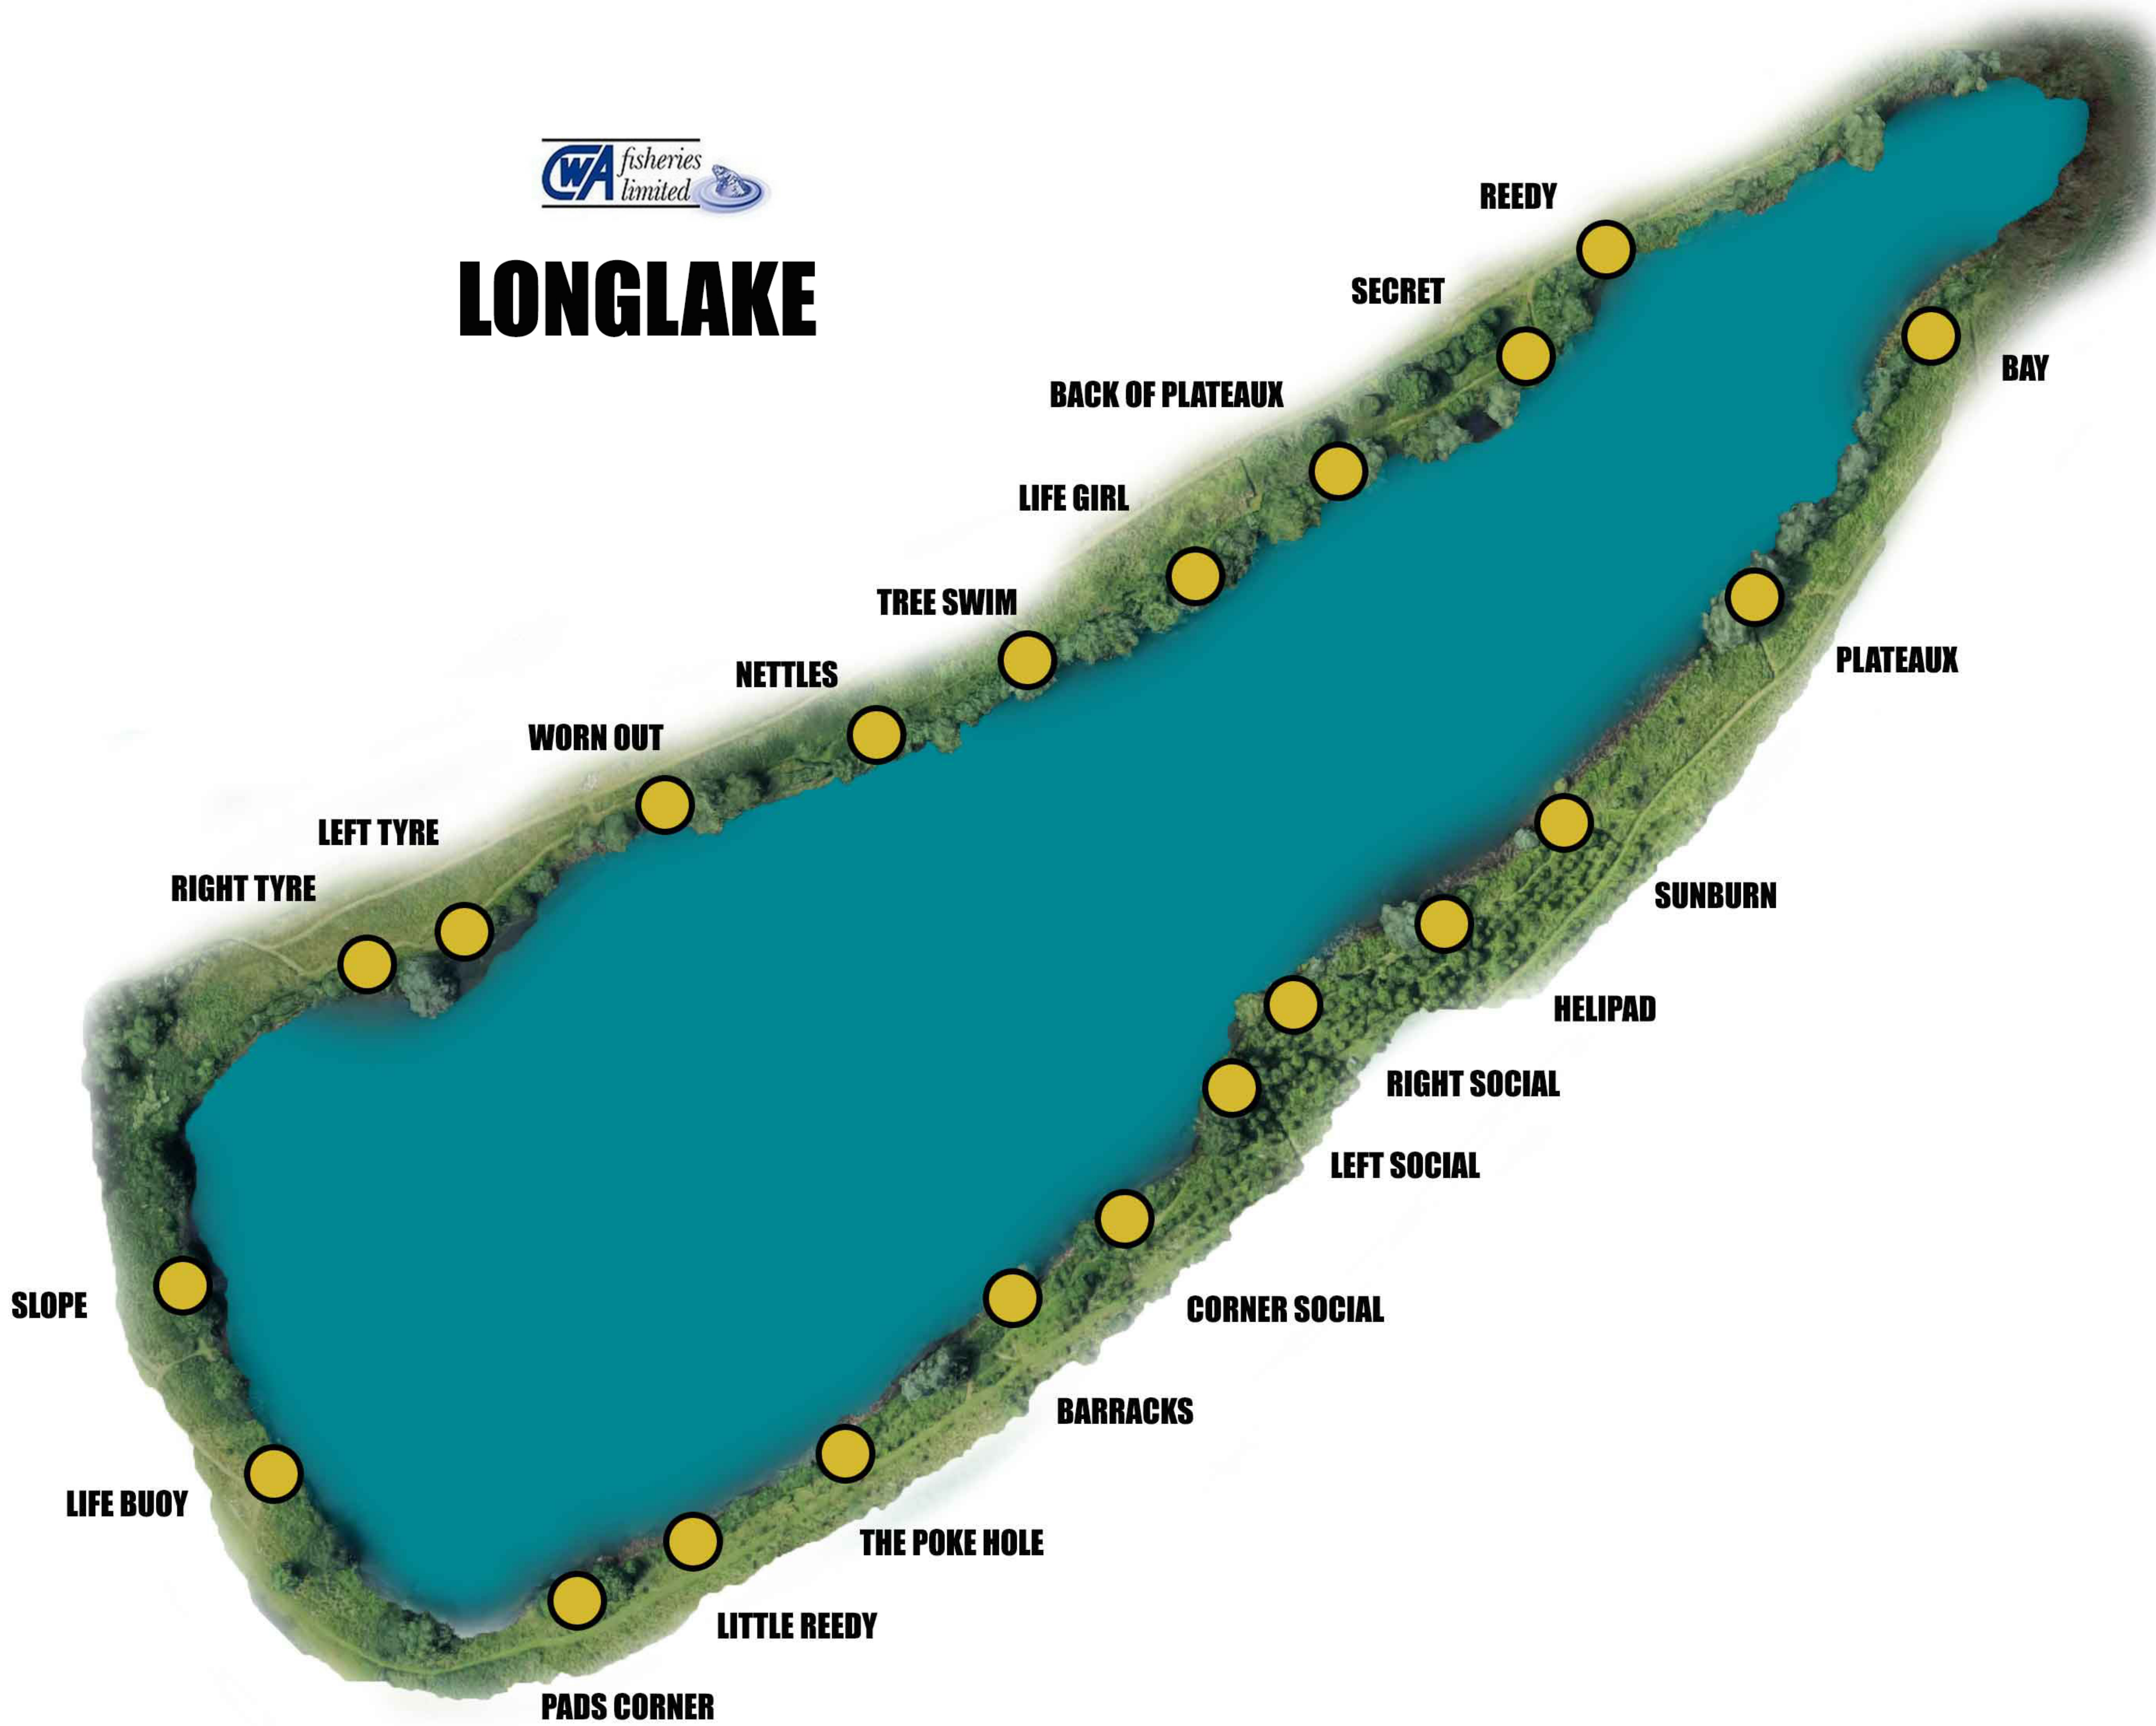

LONGLAKE

REEDY

SECRET

BACK OF PLATEAUX

LIFE GIRL

TREE SWIM

NETTLES

WORN OUT

LEFT TYRE

RIGHT TYRE

SLOPE

LIFE BUOY

PADS CORNER

LITTLE REEDY

THE POKE HOLE

BARRACKS

CORNER SOCIAL

LEFT SOCIAL

RIGHT SOCIAL

HELIPAD

SUNBURN

PLATEAUX

BAY